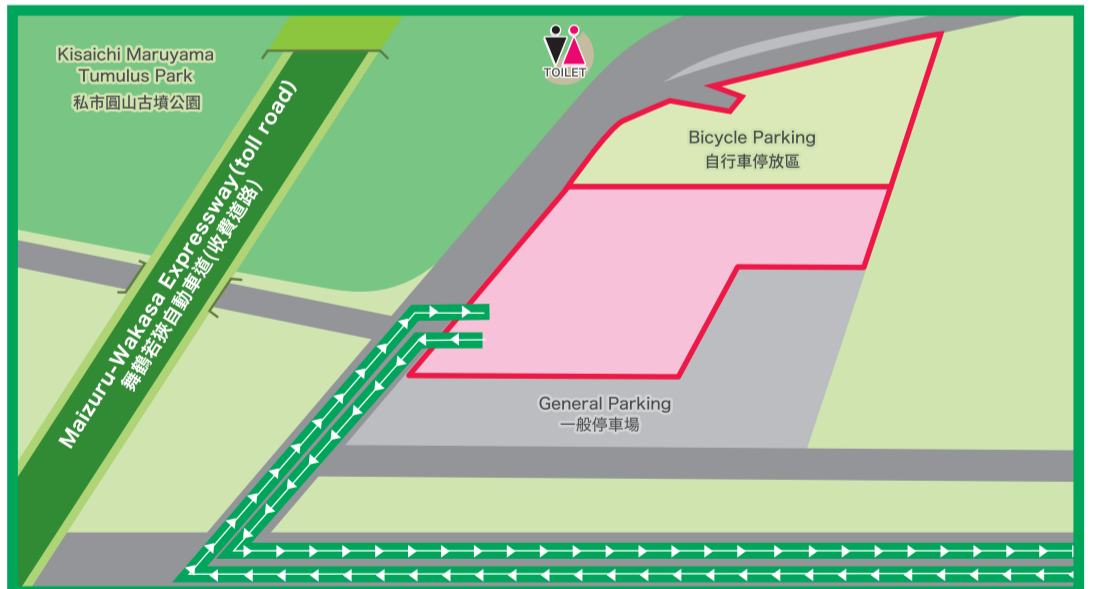

Time Limits / 通過時間限制

Seaside Course Aid Station / 沿海路線救護站

- 1 Roadside Station Tango Kingdom "Shoku-no-Miyako" AS 道之驛丹後王國「食之都」救護站 9:30
- 2 Roadside Station "Tenki Tenki Tango" AS 道之驛Tenki-Tenki丹後救護站 10:40
- 3 Ine Health Center AS 伊根町保健中心救護站 13:00
- Finish Point Amanohashidate Parking 天橋立停車場 14:30

Seaside Course / 沿海路線 93 km

1 Roadside Station Tango Kingdom "Shoku-no-Miyako" Aid Station
道之驛丹後王國「食之都」救護站 Time Limit 9:30

2 Roadside Station "Tenki Tenki Tango" Aid Station
道之驛Tenki-Tenki丹後救護站 Time Limit 10:40

3 Ine Health Center Aid Station
伊根町保健中心救護站 Time Limit 13:00

Forest Course / 森林路線 112 km

4 Okada-Elementray School, Maizuru City Aid Station
舞鶴市立岡田小學救護站 Time Limit 9:25

5 Parking of Kisaichi Maruyama Tumulus Park Aid Station
私市園山古墳公園停車場救護站 Time Limit 11:05

6 Shutendoji-no-sato Village Aid Station
酒吞童子之郷救護站 Time Limit 13:23

7 Nodagawa-Workpal Aid Station
野田川Workpal救護站 Time Limit 14:45