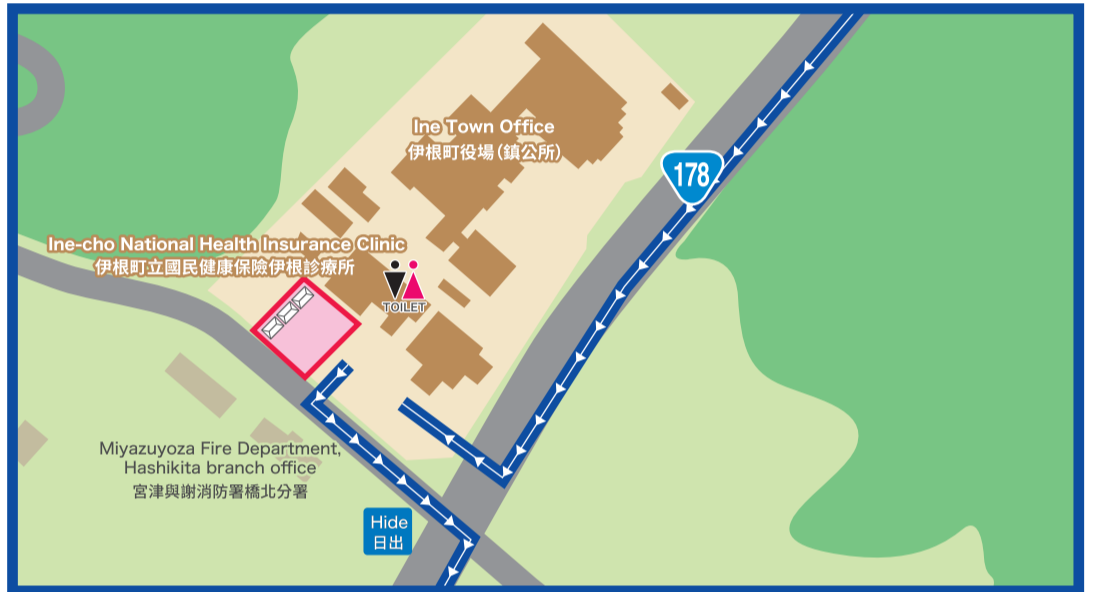

★ **Mobile phones may be difficult to reach in some areas of the course.**
 ※路線上會有手機收訊不良的地方。

Legend 圖例

- View Points 觀景點
- Toilet 洗手間
- Steep ascend 急上坡
- Steep descend 急下坡

Road construction plans are subject to change depending on road conditions.
 視道路狀況而定，道路施工計畫可能有所變更。

Seaside Course / 沿海路線 93 km

1 Roadside Station Tango Kingdom "Shoku-no-Miyako" Aid Station
道之驛丹後王國「食之都」救護站 Time Limit 9:30

2 Roadside Station "Tenki Tenki Tango" Aid Station
道之驛Tenki-Tenki丹後救護站 Time Limit 10:40

3 Ine Health Center Aid Station
伊根町保健中心救護站 Time Limit 13:00

Forest Course / 森林路線 112 km

4 Okada-Elementray School, Maizuru City Aid Station
舞鶴市立岡田小學救護站 Time Limit 9:25

5 Parking of Kisaichi Maruyama Tumulus Park Aid Station
私市園山古墳公園停車場救護站 Time Limit 11:05

6 Shutendoji-no-sato Village Aid Station
酒吞童子之郷救護站 Time Limit 13:23

7 Nodagawa-Workpal Aid Station
野田川Workpal救護站 Time Limit 14:45