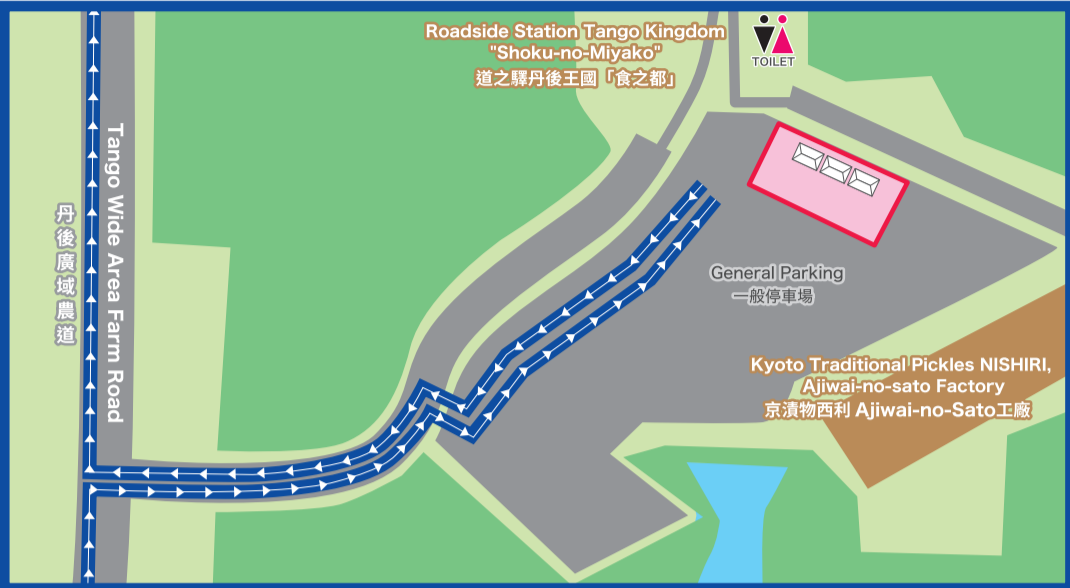

★ **Mobile phones may be difficult to reach in some areas of the course.**
 ※路線上會有手機收訊不良的地方。

Legend 圖例

- View Points 觀景點
- Toilet 洗手間
- Steep ascend 急上坡
- Steep descend 急下坡

Road construction plans are subject to change depending on road conditions.
 視道路狀況而定，道路施工計畫可能有所變更。

Seaside Course / 沿海路線 93 km

1 Roadside Station Tango Kingdom "Shoku-no-Miyako" Aid Station
道之驛丹後王國「食之都」救護站 Time Limit 9:30

2 Roadside Station "Tenki Tenki Tango" Aid Station
道之驛Tenki-Tenki丹後救護站 Time Limit 10:40