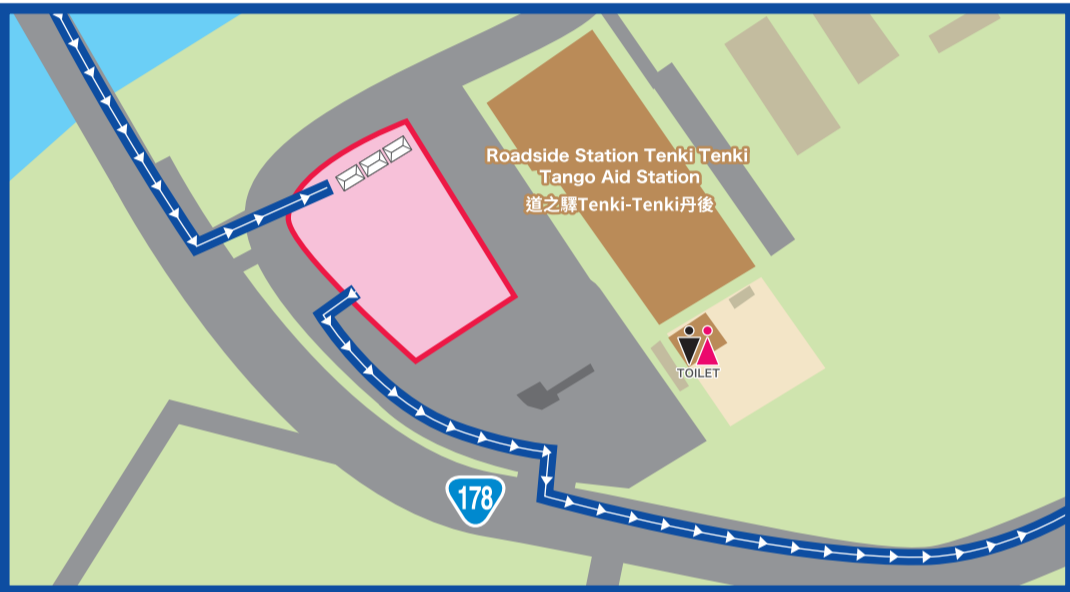

★ **Mobile phones may be difficult to reach in some areas of the course.**
 ※路線上會有手機收訊不良的地方。

Legend 圖例

- View Points 觀景點
- Toilet 洗手間
- Steep ascend 急上坡
- Steep descend 急下坡

Road construction plans are subject to change depending on road conditions.
 視道路狀況而定，道路施工計畫可能有所變更。

Seaside Course / 沿海路線 93 km

1 Roadside Station Tango Kingdom "Shoku-no-Miyako" Aid Station
道之驛丹後王國「食之都」救護站 Time Limit 9:30

2 Roadside Station "Tenki Tenki Tango" Aid Station
道之驛Tenki-Tenki丹後救護站 Time Limit 10:40