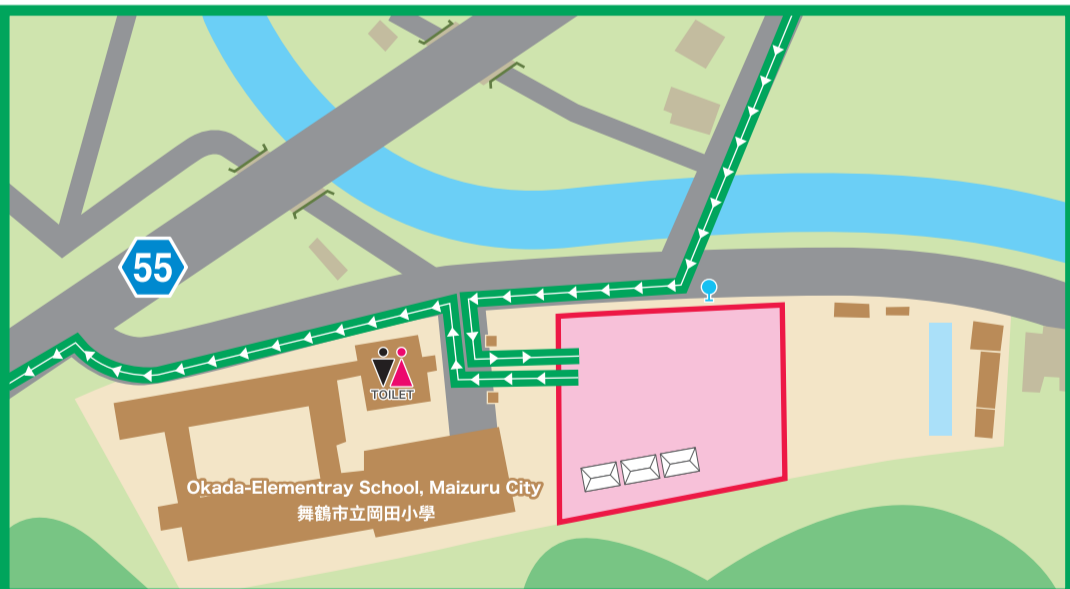

★ **Mobile phones may be difficult to reach in some areas of the course.**
 ※路線上會有手機收訊不良的地方。

Legend 圖例

- View Points 觀景點
- Toilet 洗手間
- Steep ascend 急上坡
- Steep descend 急下坡

Road construction plans are subject to change depending on road conditions.
 視道路狀況而定，道路施工計畫可能有所變更。

Seaside Course / 沿海路線 93 km

1 Roadside Station Tango Kingdom "Shoku-no-Miyako" Aid Station
道之驛丹後王國「食之都」救護站 Time Limit 9:30

2 Roadside Station "Tenki Tenki Tango" Aid Station
道之驛Tenki-Tenki丹後救護站 Time Limit 10:40

3 Ine Health Center Aid Station
伊根町保健中心救護站 Time Limit 13:00

Forest Course / 森林路線 112 km

4 Okada-Elementray School, Maizuru City Aid Station
舞鶴市立岡田小學救護站 Time Limit 9:25

5 Parking of Kisaichi Maruyama Tumulus Park Aid Station
私市園山古墳公園停車場救護站 Time Limit 11:05