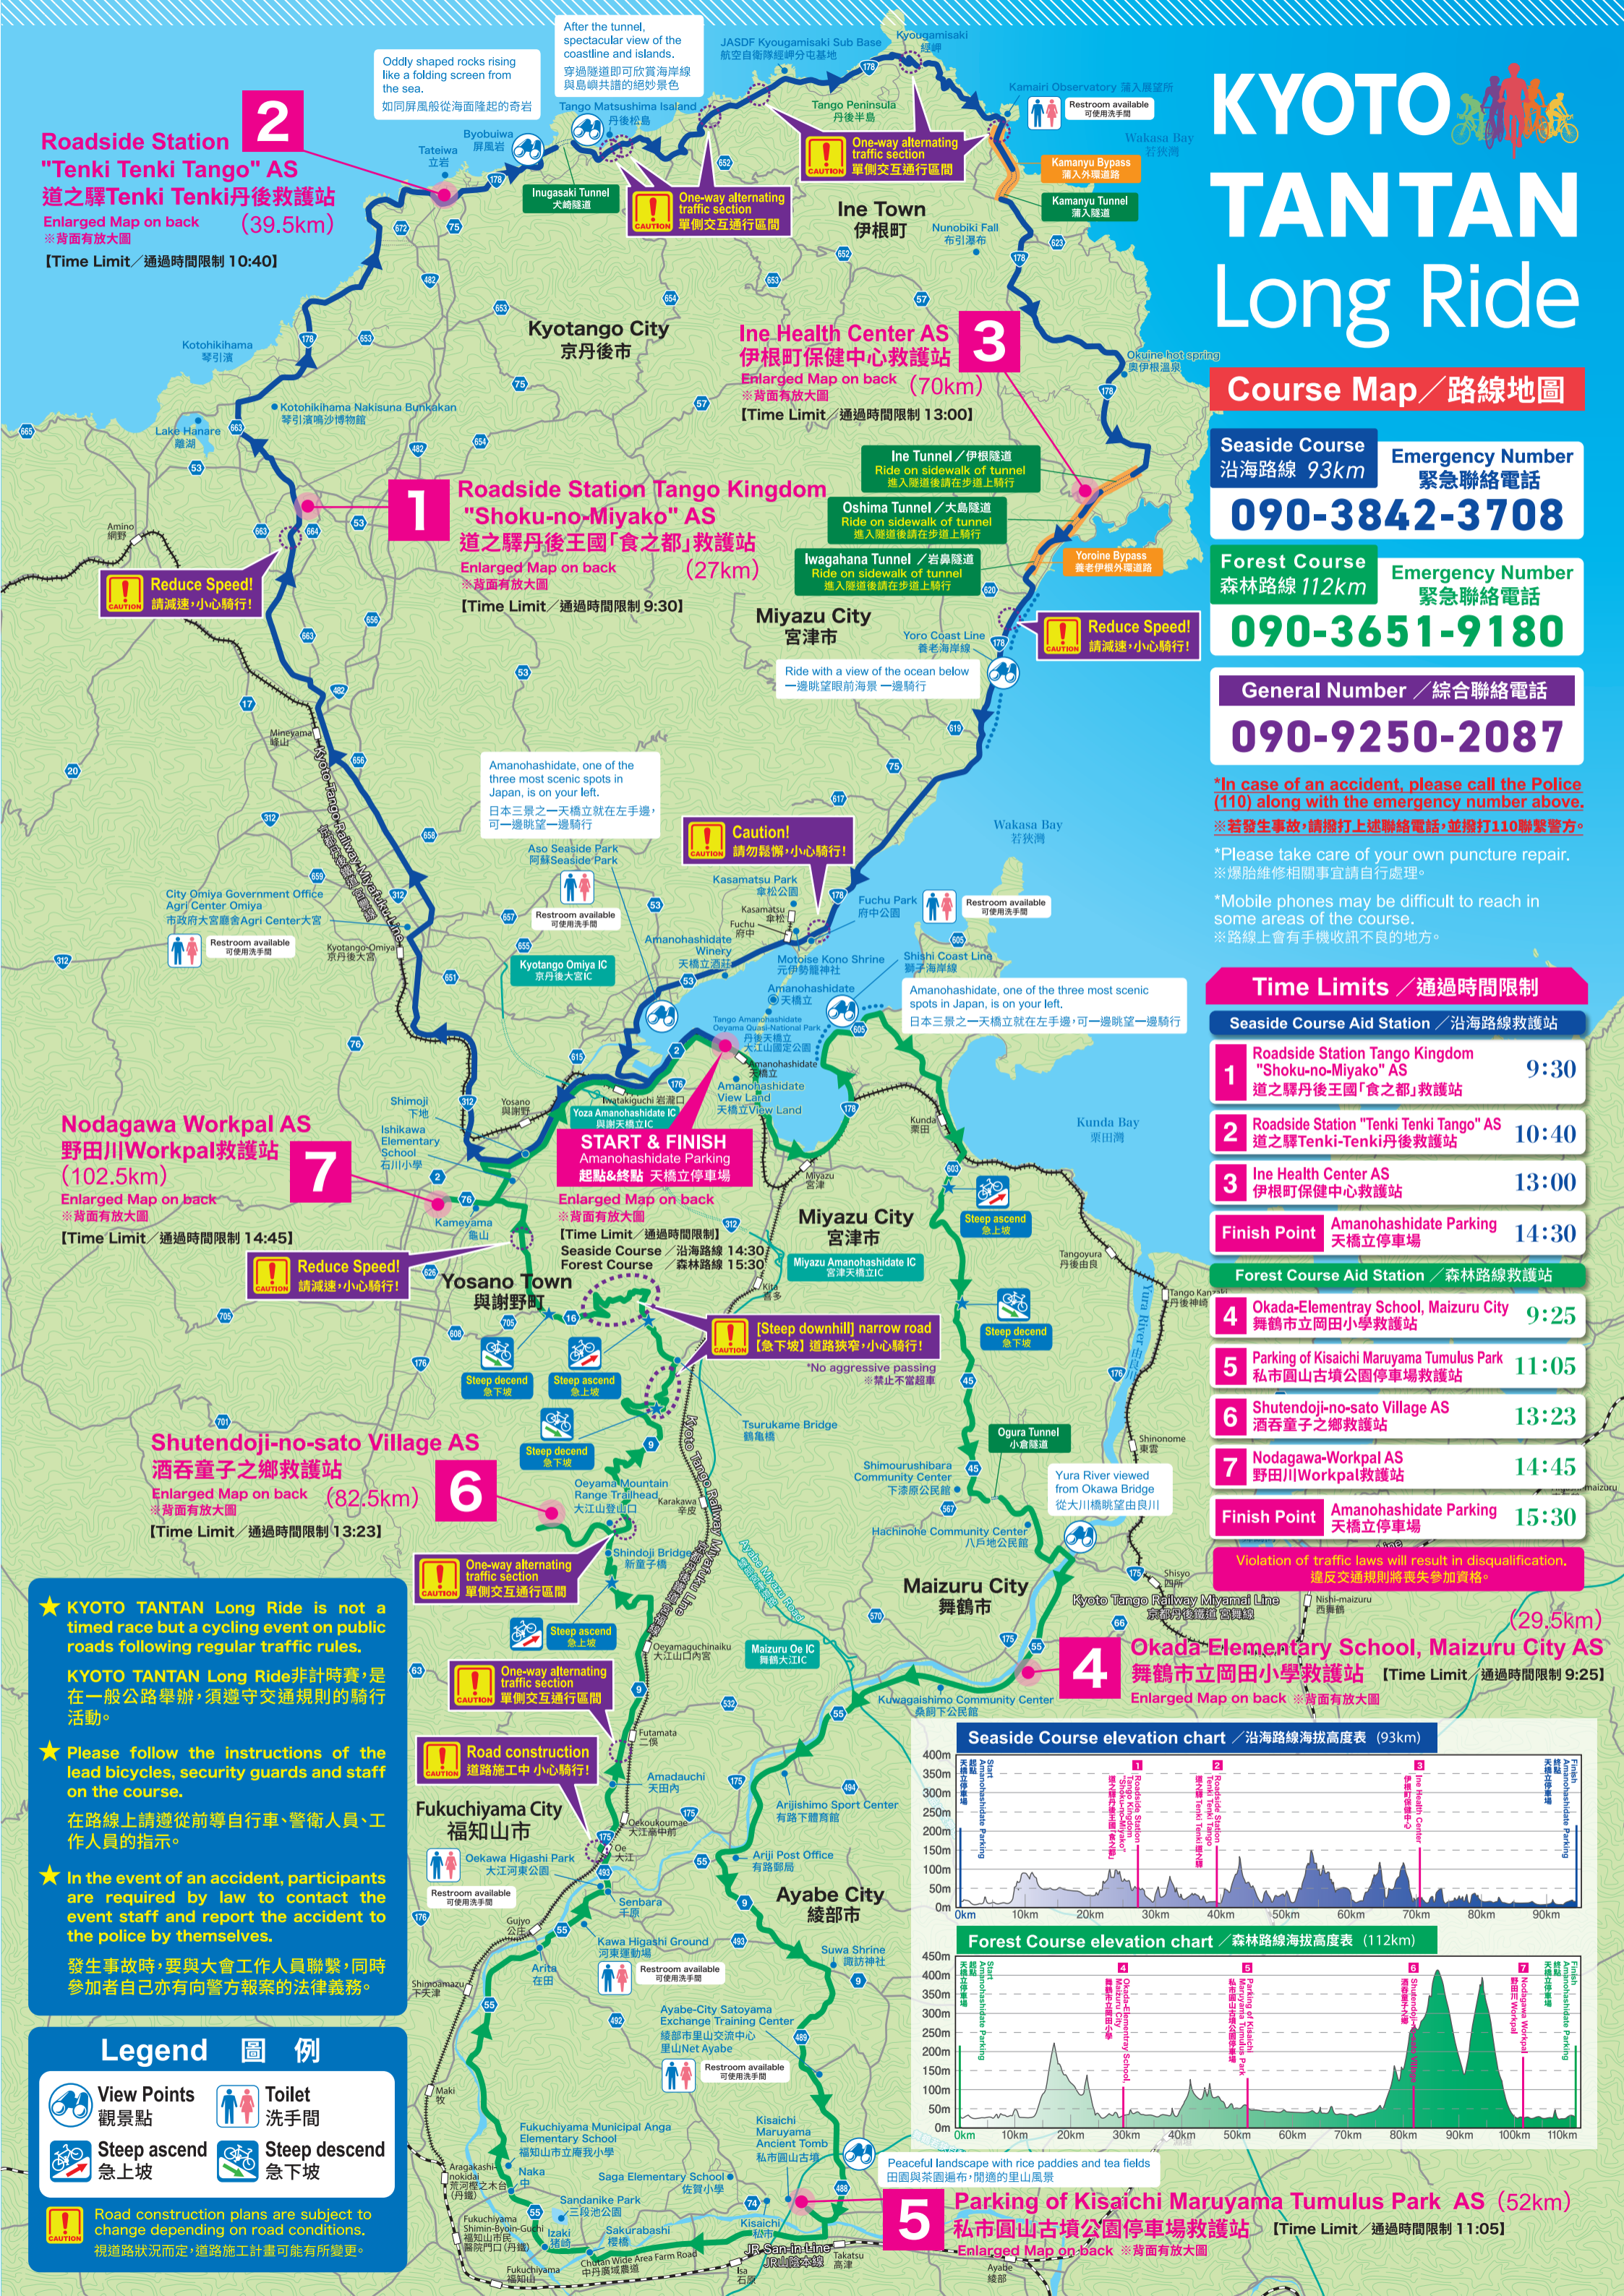

Time Limits / 通過時間限制

Seaside Course Aid Station / 沿海路線救護站

- 1 Roadside Station Tango Kingdom "Shoku-no-Miyako" AS 道之驛丹後王國「食之都」救護站 9:30
- 2 Roadside Station "Tenki Tenki Tango" AS 道之驛Tenki-Tenki丹後救護站 10:40
- 3 Ine Health Center AS 伊根町保健中心救護站 13:00
- Finish Point Amanohashidate Parking 天橋立停車場 14:30

Violation of traffic laws will result in disqualification.
 違反交通規則將喪失參加資格。

2 Roadside Station "Tenki Tenki Tango" AS
 道之驛Tenki Tenki丹後救護站
 Enlarged Map on back (39.5km)
 ※背面有放大圖
 [Time Limit / 通過時間限制 10:40]

1 Roadside Station Tango Kingdom "Shoku-no-Miyako" AS
 道之驛丹後王國「食之都」救護站
 Enlarged Map on back (27km)
 ※背面有放大圖
 [Time Limit / 通過時間限制 9:30]

3 Ine Health Center AS
 伊根町保健中心救護站
 Enlarged Map on back (70km)
 ※背面有放大圖
 [Time Limit / 通過時間限制 13:00]

Seaside Course / 沿海路線 93 km

1 Roadside Station Tango Kingdom "Shoku-no-Miyako" Aid Station
道之驛丹後王國「食之都」救護站 Time Limit 9:30

2 Roadside Station "Tenki Tenki Tango" Aid Station
道之驛Tenki-Tenki丹後救護站 Time Limit 10:40